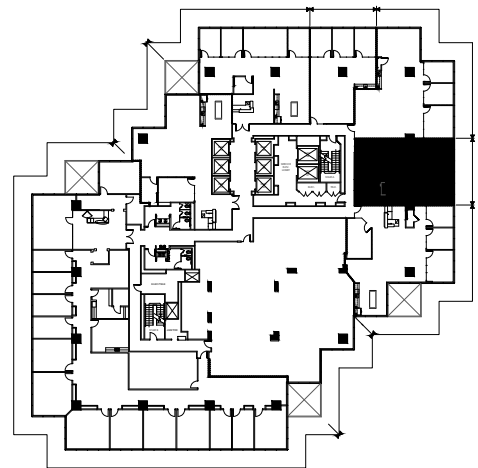

BANK OF AMERICA
PLAZA

[THE DALLAS ICON | RE-DEFINED]

SMART. POWERFUL. ICONIC.

Sky Suite 6520 1,619 RSF

For Leasing Information, please contact:

Joel Pustmueller
jpustmueller@pelotoncre.com

Russ Johnson
rjohnson@pelotoncre.com