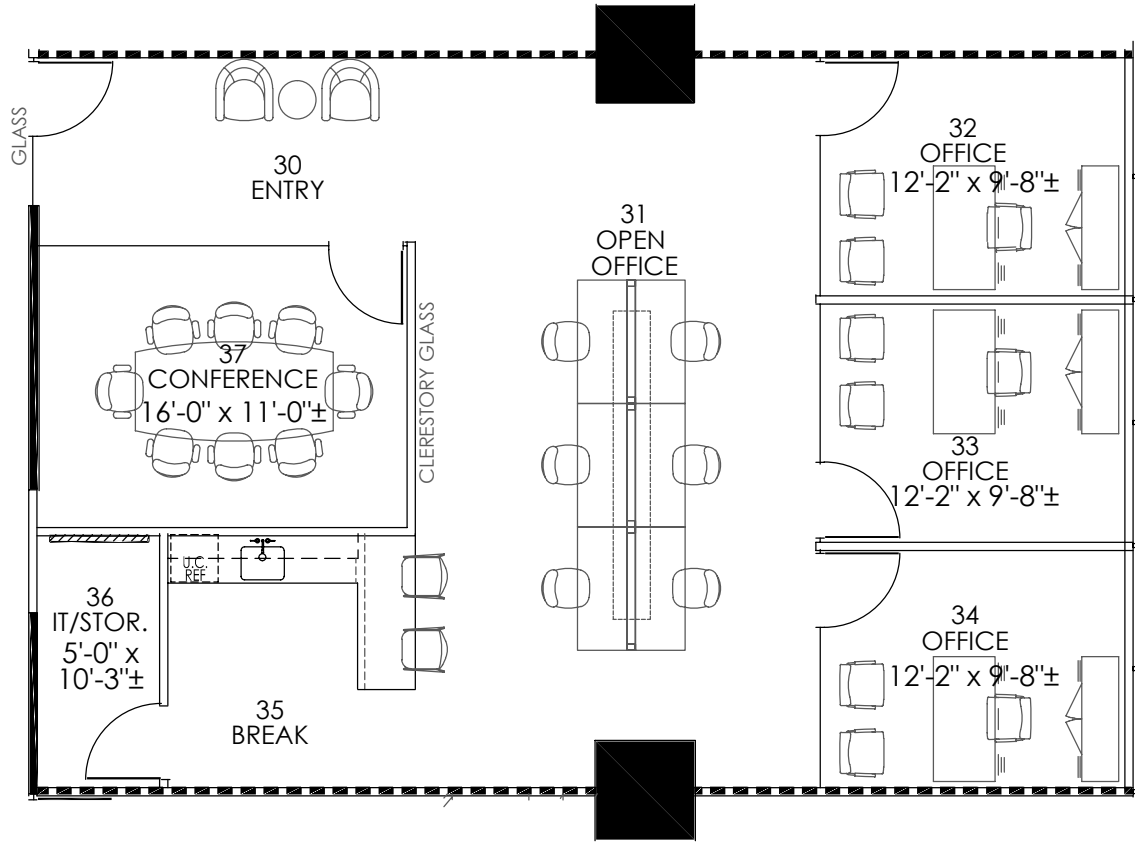

BANK OF AMERICA
PLAZA

[THE DALLAS ICON | RE-DEFINED]

SMART. POWERFUL. ICONIC.

Sky Suite 6520 1,619 RSF

For Leasing Information, please contact:

Joel Pustmueller
jpustmueller@pelotoncre.com

Russ Johnson
rjohnson@pelotoncre.com